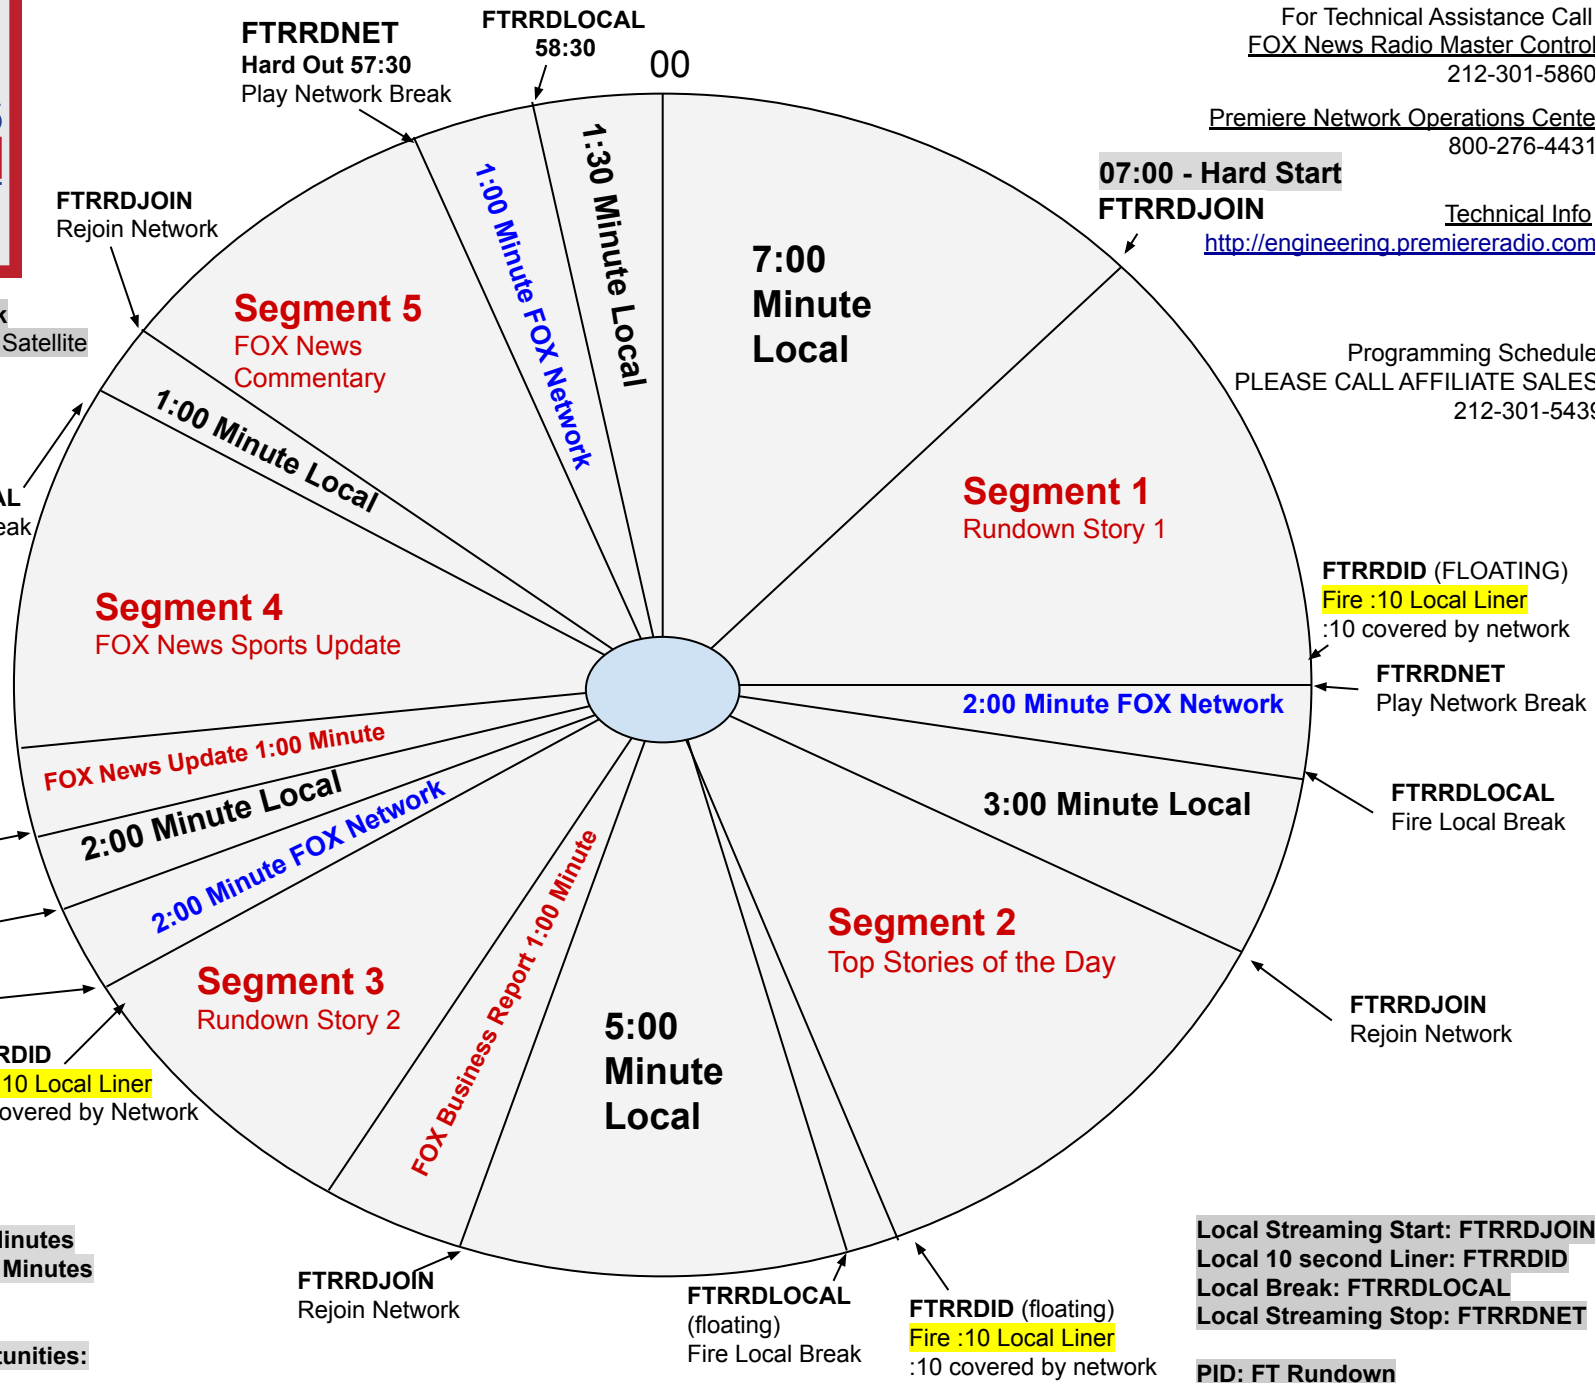

XDS Channel: FOXTalk
 Premiere XDS PRO4-P Satellite
 Monday to Friday
 5AM Eastern
 8AM Eastern (Refeed)

Hard Start 07:00
Hard Out 57:30
All other breaks float

Local Inventory 19:30 Minutes
Network Inventory 5:00 Minutes

:10 Local Station
Identifiers/Sales Opportunities:
Total 3

For Technical Assistance Call
FOX News Radio Master Control
 212-301-5860

Premiere Network Operations Center
 800-276-4431

Technical Info
<http://engineering.premiereradio.com>

Programming Schedule:
 PLEASE CALL AFFILIATE SALES
 212-301-5439

Local Streaming Start: FTRRDJOIN
Local 10 second Liner: FTRRDID
Local Break: FTRRDLOCAL
Local Streaming Stop: FTRRDNET

PID: FT Rundown